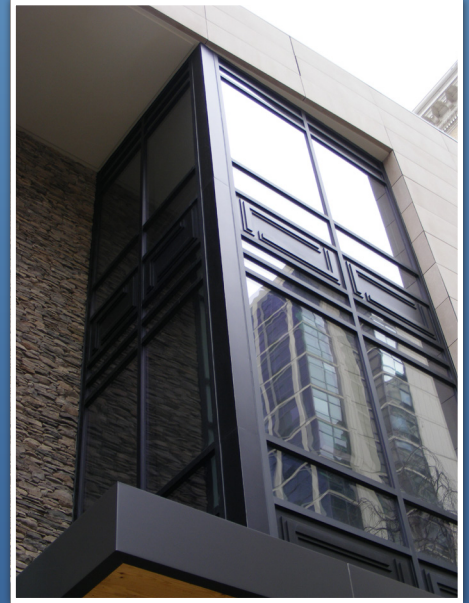

Completed in November, 2012.

GlassWorks is Chicagoland's leading installer of Residential Architectural Glass:

- Design
- Fabrication
- Installation
- Nationwide Shipping

GlassWorks is Chicagoland's leading installer of Residential Architectural Glass:

- Design
- Fabrication
- Installation
- Nationwide Shipping

Project Overview:

Multistory Windows, ornamental metalwork, oversized glass, zero sightline glass, complex interior and exterior railing systems and a complete interior decorative glass package for a contemporary home and architectural showpiece on Chicago's Gold Coast.