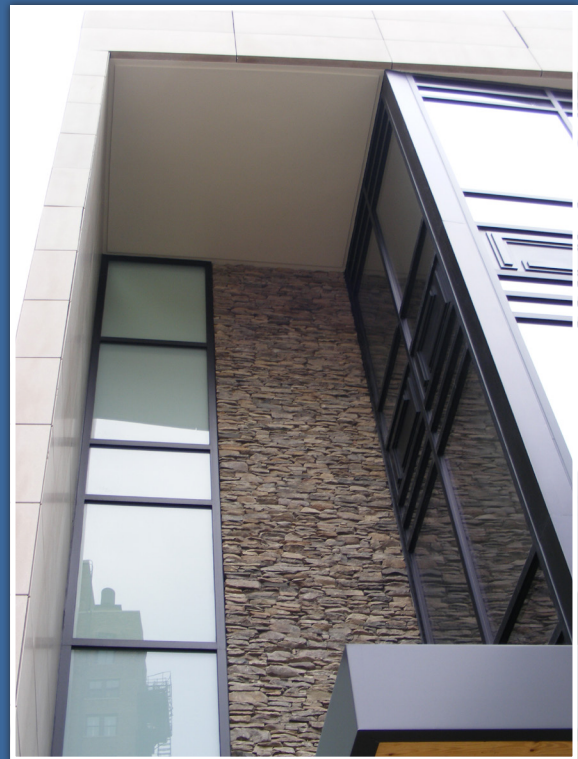

- Design
- Fabrication
- Installation
- Nationwide Shipping

Project Overview:

Multistory Windows, ornamental metalwork, oversized glass, zero sightline glass, complex interior and exterior railing systems and a complete interior decorative glass package for a contemporary home and architectural showpiece on Chicago's Gold Coast.